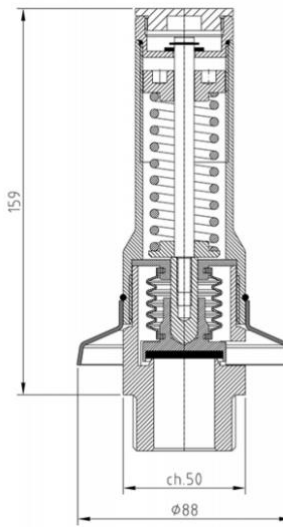

Магнитогорск (3519)55-03-13
Москва (495)268-04-70
Мурманск (8152)59-64-93
Набережные Челны (8552)20-53-41
Нижний Новгород (831)429-08-12
Новокузнецк (3843)20-46-81
Ноябрьск (3496)41-32-12
Новосибирск (383)227-86-73
Омск (3812)21-46-40
Орел (4862)44-53-42
Оренбург (3532)37-68-04
Пенза (8412)22-31-16
Петрозаводск (8142)55-98-37
Псков (8112)59-10-37
Пермь (342)205-81-47

Ростов-на-Дону (863)308-18-15
Рязань (4912)46-61-64
Самара (846)206-03-16
Санкт-Петербург (812)309-46-40
Саратов (845)249-38-78
Севастополь (8692)22-31-93
Саранск (8342)22-96-24
Симферополь (3652)67-13-56
Смоленск (4812)29-41-54
Сочи (862)225-72-31
Ставрополь (8652)20-65-13
Сургут (3462)77-98-35
Сыктывкар (8212)25-95-17
Тамбов (4752)50-40-97
Тверь (4822)63-31-35

Тольятти (8482)63-91-07
Томск (3822)98-41-53
Тула (4872)33-79-87
Тюмень (3452)66-21-18
Ульяновск (8422)24-23-59
Улан-Удэ (3012)59-97-51
Уфа (347)229-48-12
Хабаровск (4212)92-98-04
Чебоксары (8352)28-53-07
Челябинск (351)202-03-61
Череповец (8202)49-02-64
Чита (3022)38-34-83
Якутск (4112)23-90-97
Ярославль (4852)69-52-93

Россия +7(495)268-04-70

Казахстан +7(7172)727-132

Киргизия +996(312)96-26-47

<https://nuovagen.nt-rt.ru/> || ngb@nt-rt.ru

FKS25

FKS25 brass

Type :
Type :

FKS25

su: 25mm

Area : 490.63mm²

Homologation

PN

Reduced flow
coefficient
Reduced flow
coefficient

Setting
range Setting
range

ED 2014/68/EU IV Cat.(PED) 10

0.445

0.3 - 3.0 bar

EAC extension /

/

/

ATEX Ex II 2 G c /

/

/

ATEX Ex II 2 D c /

/

/

ASME XIII /

/

/

Canadian Reg. CRN /

/

/

CONFIGURATION - CONFIGURATION

Material
Material

Brass
Brass

Mixed Brass-
Stainless steel
Mixed Brass-
Stainless steel

Stainless
steel

With ferrule /

/

/

With ring nut /

/

/

Models
Model

/

/

/

/

/

/

/

/

/