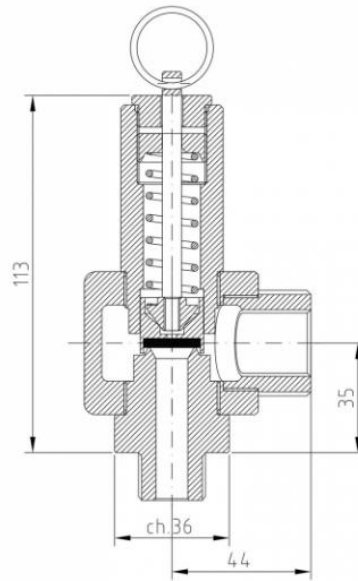

### PVC10/APVC10/S

<b>Type :</b>	<b>PVC10</b>	<b>do: 10 mm</b>	<b>Area : 78.50mm<sup>2</sup></b>
<b>Type :</b>			
<b>Homologation</b>	<b>PN</b>	<b>Reduced flow coefficient</b>	<b>Setting range</b>
—		<b>Reduced flow coefficient</b>	<b>Setting range</b>
ED 2014/68/EU - IV Cat.(PED)	16	0.774	0.3 - 16.0 bar
EAC extension	/	/	/
ATEX Ex h II 2 Gb	/	/	/
ATEX Ex h II 2 Db	/	/	/
ASME XIII	/	/	/
Canadian Reg. CRN	/	/	/
<b>CONFIGURATION - CONFIGURATION</b>			
<b>Material</b>	<b>PVCPVC</b>		
<b>Material</b>	—		
	Without ferrule		
<b>Models</b>	Without ring nut		
<b>Model</b>	With ring		
	With ring		